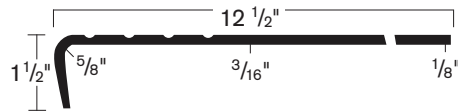

All wall base now available in 120 foot rolls.

■ Kruger™ Square Nose

Lengths: 36", 42", 48", 60" and 72".

Matching landing tile available.

Available in 100+ colors.

■ Brasilia™ with Adjustable Nose

Lengths: 36", 42", 48", 60" and 72".

Available in square nose only.

Matching tile system available in 100+ colors.

■ Kruger™ Round Nose

Lengths: 36", 42", 48", 54" and 60".

Matching landing tile system available.

Available in 100+ colors.

■ Stair Tread Riser