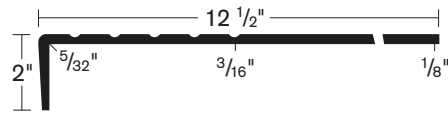

■ Rubber No Toe / Carpet Base

(for use with carpet)

2 1/2" and 4"

1/8" thickness

120 LF per carton

All Allstate A colors available.

D colors available w/ minimum order requirement.

NOW AVAILABLE IN 120 FOOT ROLLS.

All wall base now available in 120 foot rolls.

■ Kruger™ Square Nose

Lengths: 36", 42", 48", 60" and 72".

Matching landing tile available.

Available in 100+ colors.

■ Brasilia™ with Adjustable Nose

Lengths: 36", 42", 48", 60" and 72".

Available in square nose only.

Matching tile system available in 100+ colors.

■ Kruger™ Round Nose

Lengths: 36", 42", 48", 54" and 60".

Matching landing tile system available.

Available in 100+ colors.

■ Stair Tread Riser