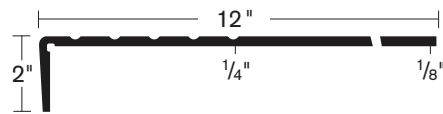

All wall base now available in 120 foot rolls.

■ Kruger™ Square Nose

Lengths: 36", 42", 48", 60" and 72".

Matching landing tile available.

Available in 100+ colors.

■ Brasilia™ with Adjustable Nose

Lengths: 36", 42", 48", 60" and 72".

Available in square nose only.

Matching tile system available in 100+ colors.

■ Kruger™ Round Nose

Lengths: 36", 42", 48", 54" and 60".

Matching landing tile system available.

Available in 100+ colors.

■ Stair Tread Riser