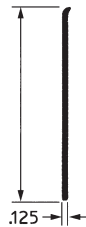

NOW AVAILABLE IN 120 FOOT ROLLS.

■ Rubber Covebase

2 1/2", 4" and 6"

1/8" thickness

120 LF per carton

All Allstate A colors available.

D colors available w/ minimum order requirement.

NOW AVAILABLE IN 120 FOOT ROLLS.

■ Rubber No Toe / Carpet Base

(for use with carpet)

2 1/2" and 4"

1/8" thickness

120 LF per carton

All Allstate A colors available.

D colors available w/ minimum order requirement.

NOW AVAILABLE IN 120 FOOT ROLLS.