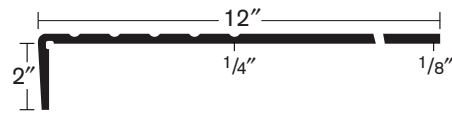

## ■ Kruger™ Square Nose

Lengths: 36", 42", 48", 60" and 72".

Matching landing tile available.

Available in 100+ colors.

## ■ Brasilia™ with Adjustable Nose

Lengths: 36", 42", 48", 60" and 72".

Available in square nose only.

Matching tile system available in 100+ colors.