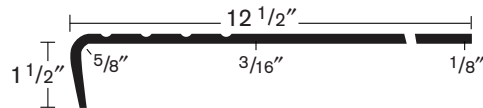

## ■ Kruger™ Square Nose

Lengths: 36", 42", 48", 60" and 72".

Matching landing tile available.

Available in 100+ colors.

## ■ Brasilia™ with Adjustable Nose

Lengths: 36", 42", 48", 60" and 72".

Available in square nose only.

Matching tile system available in 100+ colors.

## ■ Kruger™ Round Nose

Lengths: 36", 42", 48", 54" and 60".

Matching landing tile system available.

Available in 100+ colors.

All wall base now available in 120 foot rolls.

For your local Allstate base distributor call 1-800-491-9968 or [sales@allstaterubber.com](mailto:sales@allstaterubber.com).