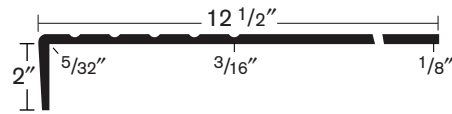

## ■ Rubber No Toe/Carpet Base

(for use with carpet)

2 1/2" and 4"

1/8" thickness

120 LF per carton

All Allstate A colors available.

D colors available w/ minimum order requirement.

**NOW AVAILABLE IN 120 FOOT ROLLS.**

## ■ Kruger™ Square Nose

Lengths: 36", 42", 48", 60" and 72".

Matching landing tile available.

Available in 100+ colors.

## ■ Brasilia™ with Adjustable Nose

Lengths: 36", 42", 48", 60" and 72".

Available in square nose only.

Matching tile system available in 100+ colors.