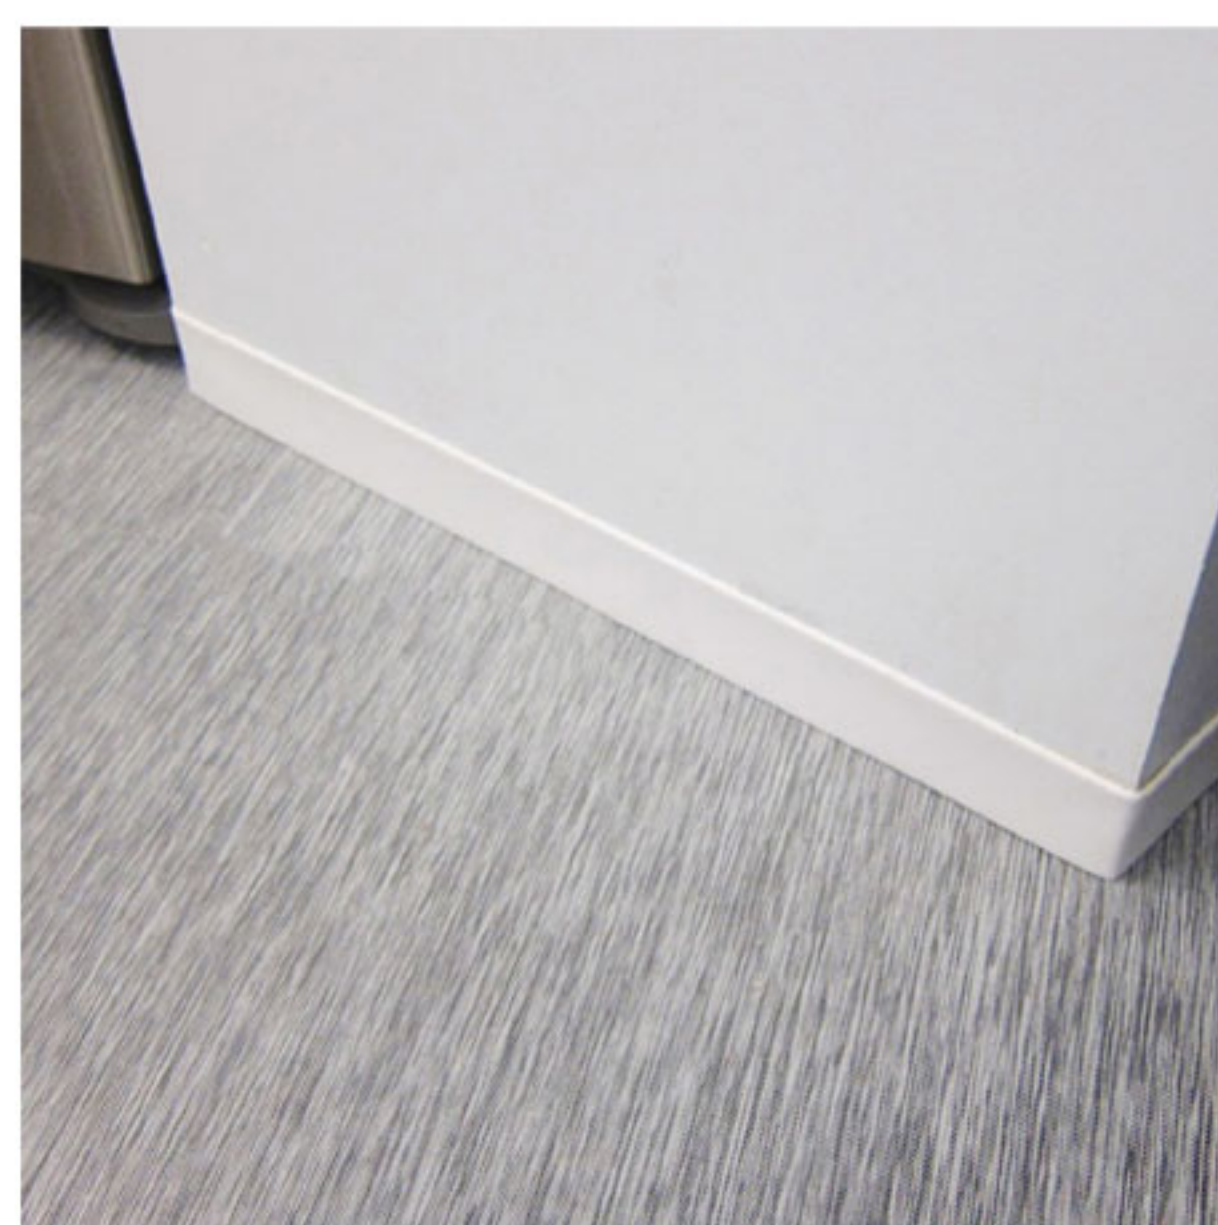

## RUBBER WALL BASE: Profiles

Available in 11 styles, 50+ colors and can be matched to stairtreads for added design impact

BIG SUR

CHAMBERI

ALCALÁ

RETIRO

NO TOE

COVEBASE

## RUBBER WALL BASE: Profiles

50+ COLORS | 11 SHAPES | *Matte Finish*

NOT TO SCALE: ILLUSTRATIONS ARE TO DEMONSTRATE SHAPES/PROFILES ONLY