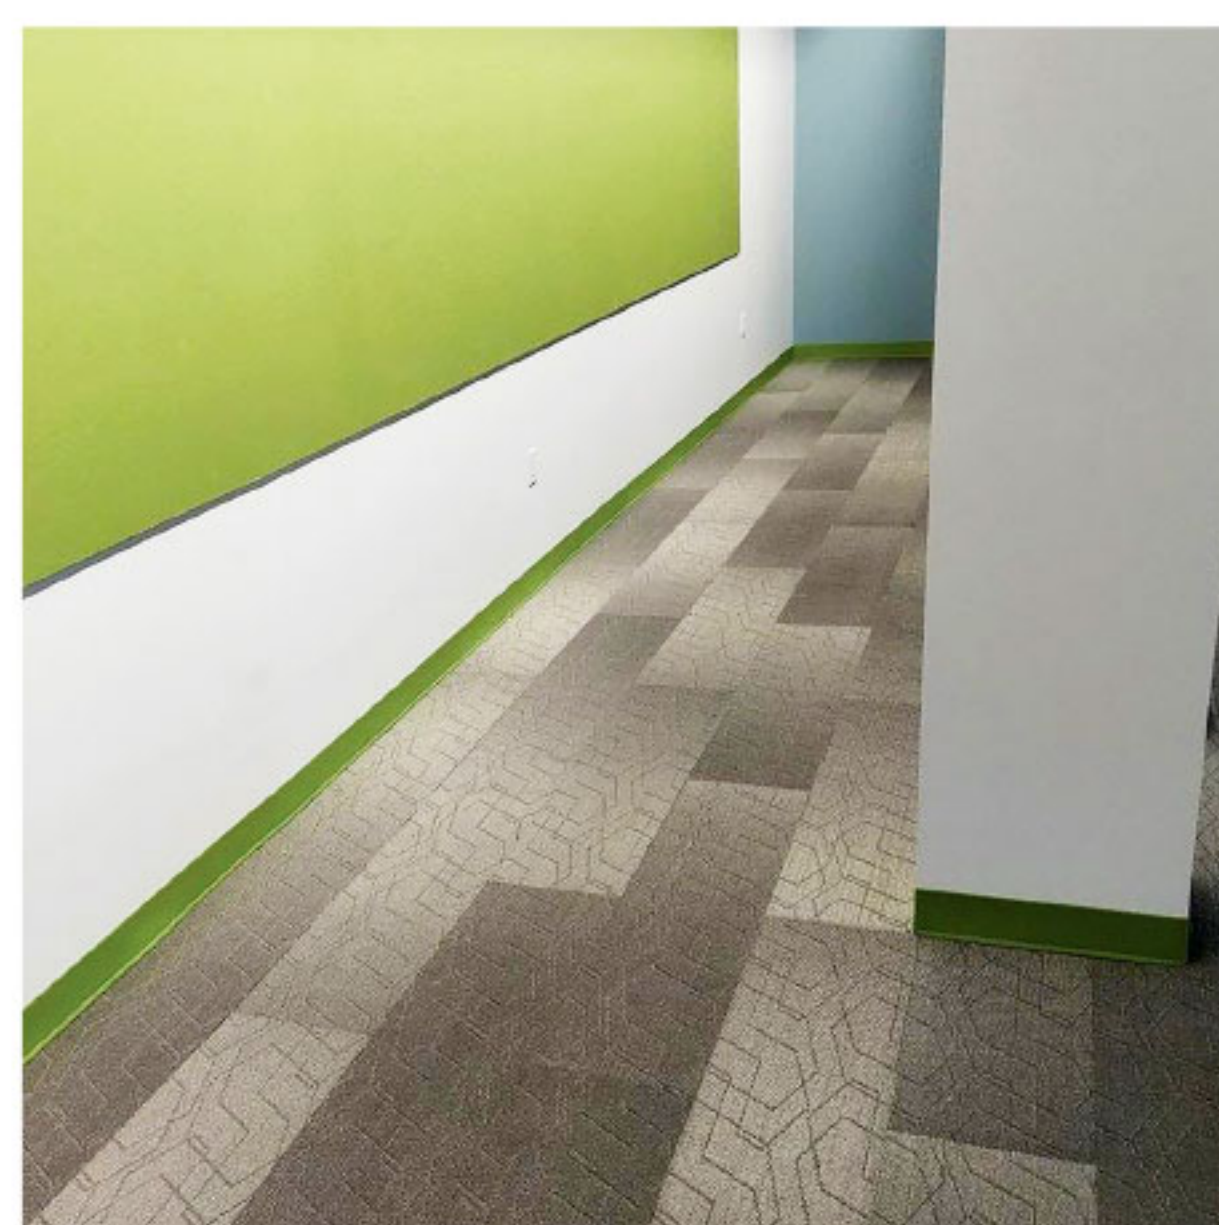

## RUBBER WALL BASE: Profiles

Available in 11 styles, 50+ colors and can be matched to stairtreads for added design impact

BIG SUR

CHAMBERI

ALCALÁ

RETIRO

NO TOE

COVEBASE

SHADOWBASE

GRAN VIA

CAVA BAJA

More than **60** years of quality floors.

[allstaterubber.com](http://allstaterubber.com)

ALLSTATE RUBBER by Stoler Industries  
2220 S Hamilton Extension Dalton, Georgia 30720  
[sales@allstaterubber.com](mailto:sales@allstaterubber.com)

## RUBBER WALL BASE: Profiles

50+ COLORS | 11 SHAPES | *Matte Finish*

NOT TO SCALE: ILLUSTRATIONS ARE TO DEMONSTRATE SHAPES/PROFILES ONLY