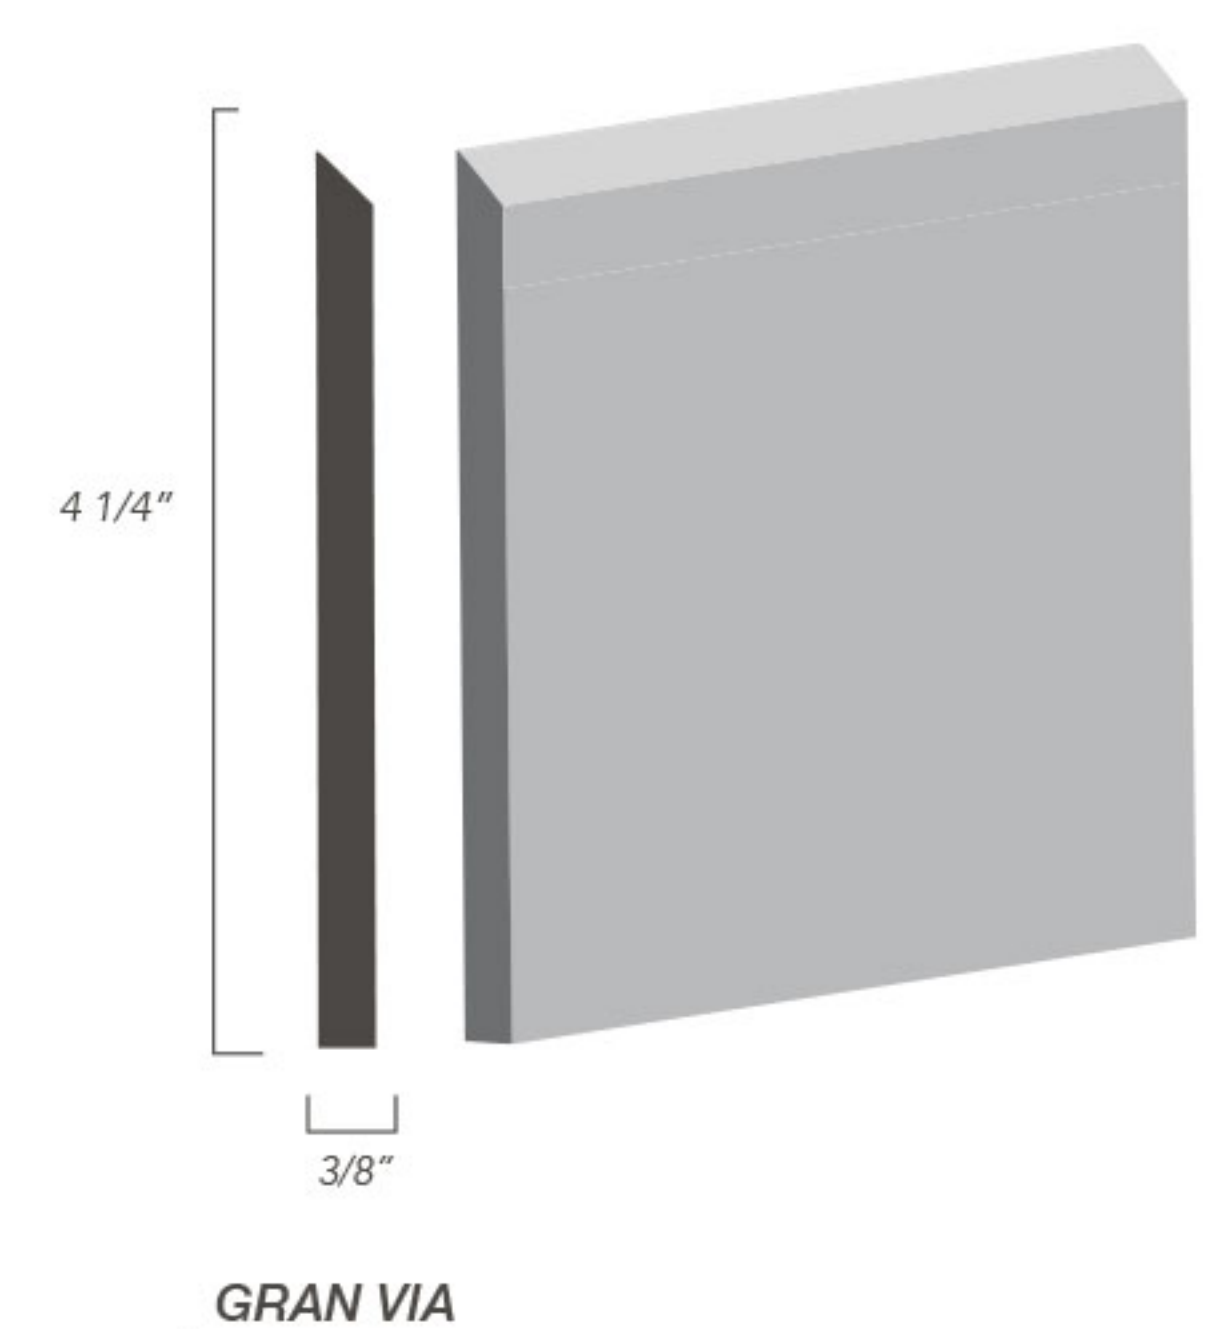

## RUBBER WALL BASE: Profiles

Available in 11 styles, 50+ colors and can be matched to stairtreads for added design impact

BIG SUR

CHAMBERI

ALCALÁ

RETIRO

NO TOE

COVEBASE

## RUBBER WALL BASE: Profiles

50+ COLORS | 11 SHAPES | *Matte Finish*

NOT TO SCALE: ILLUSTRATIONS ARE TO DEMONSTRATE SHAPES/PROFILES ONLY