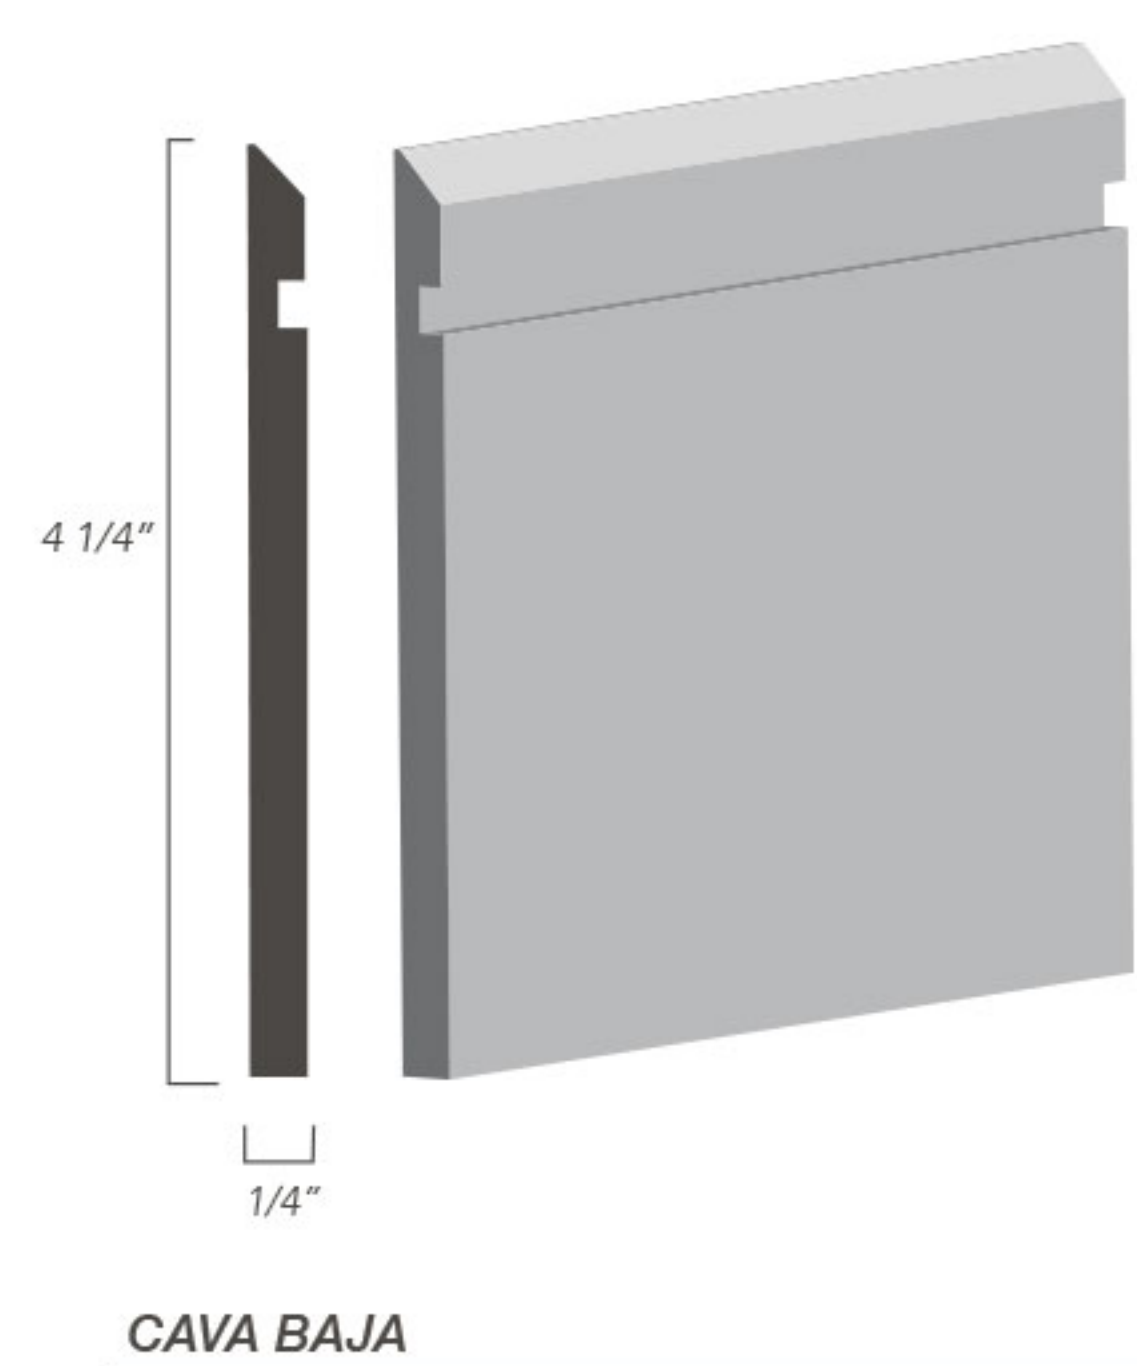

## RUBBER WALL BASE: Profiles

Available in 11 styles, 50+ colors and can be matched to stairtreads for added design impact

BIG SUR

CHAMBERI

ALCALÁ

RETIRO

NO TOE

COVEBASE

## RUBBER WALL BASE: Profiles

50+ COLORS | 11 SHAPES | *Matte Finish*

NOT TO SCALE: ILLUSTRATIONS ARE TO DEMONSTRATE SHAPES/PROFILES ONLY