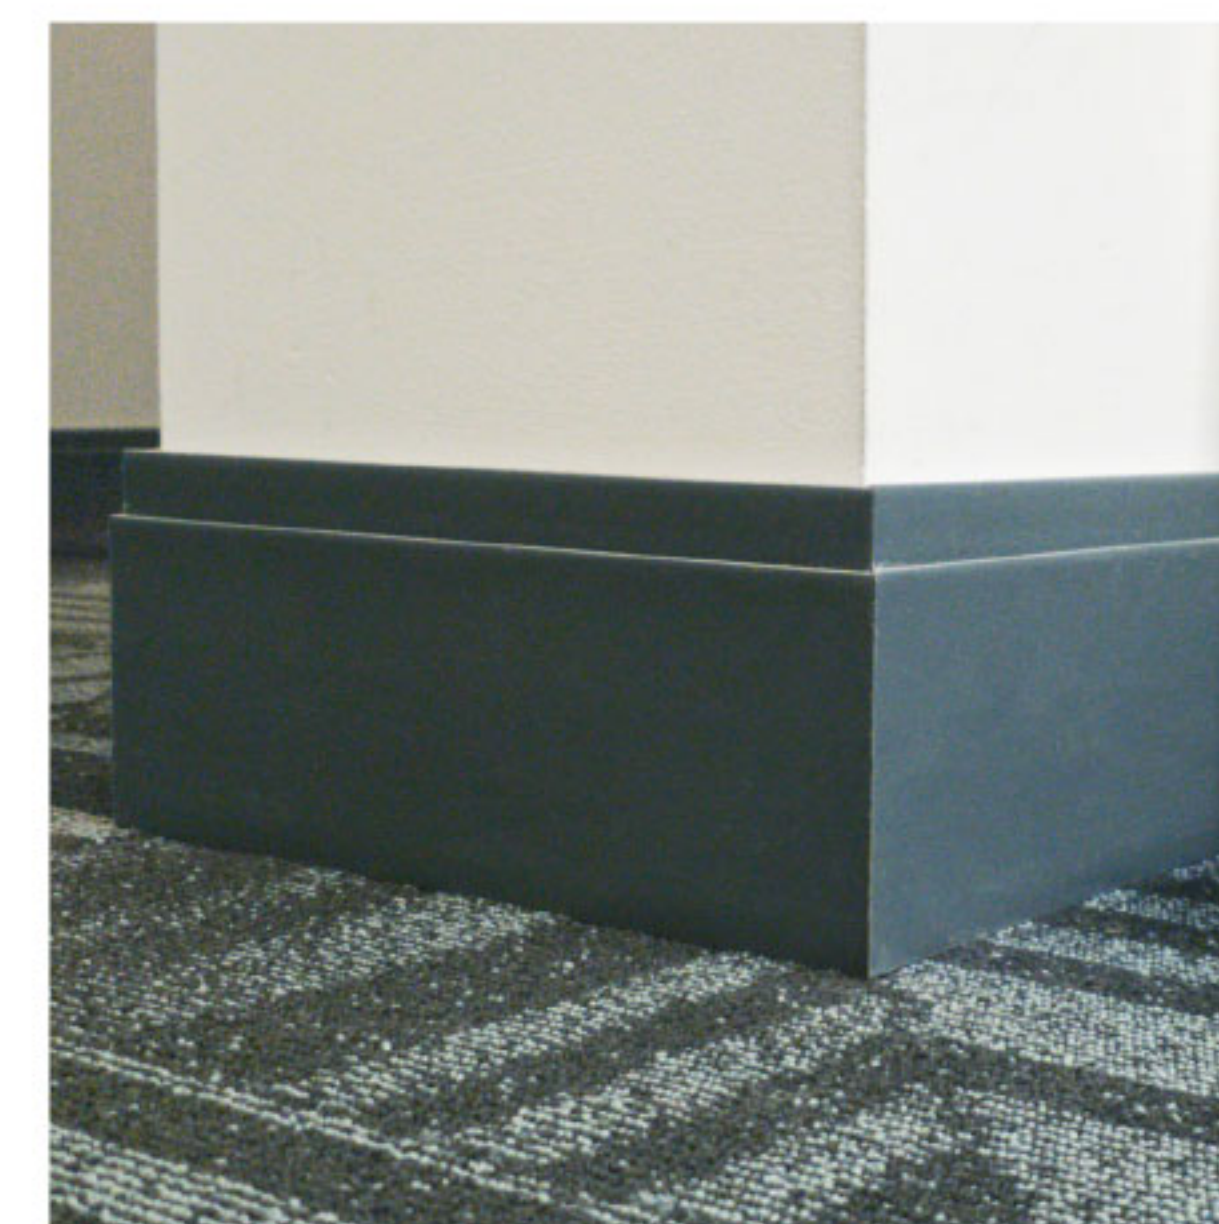

## RUBBER WALL BASE: Profiles

Available in 11 styles, 50+ colors and can be matched to stairtreads for added design impact

BIG SUR

CHAMBERI

ALCALÁ

RETIRO

NO TOE

COVEBASE

SHADOWBASE

GRAN VIA

CAVA BAJA

More than **60** years of quality floors.

[allstaterubber.com](http://allstaterubber.com)

ALLSTATE RUBBER by Stoler Industries  
2220 S Hamilton Extension Dalton, Georgia 30720  
[sales@allstaterubber.com](mailto:sales@allstaterubber.com)

## RUBBER WALL BASE: Profiles

50+ COLORS | 11 SHAPES | *Matte Finish*

NOT TO SCALE: ILLUSTRATIONS ARE TO DEMONSTRATE SHAPES/PROFILES ONLY