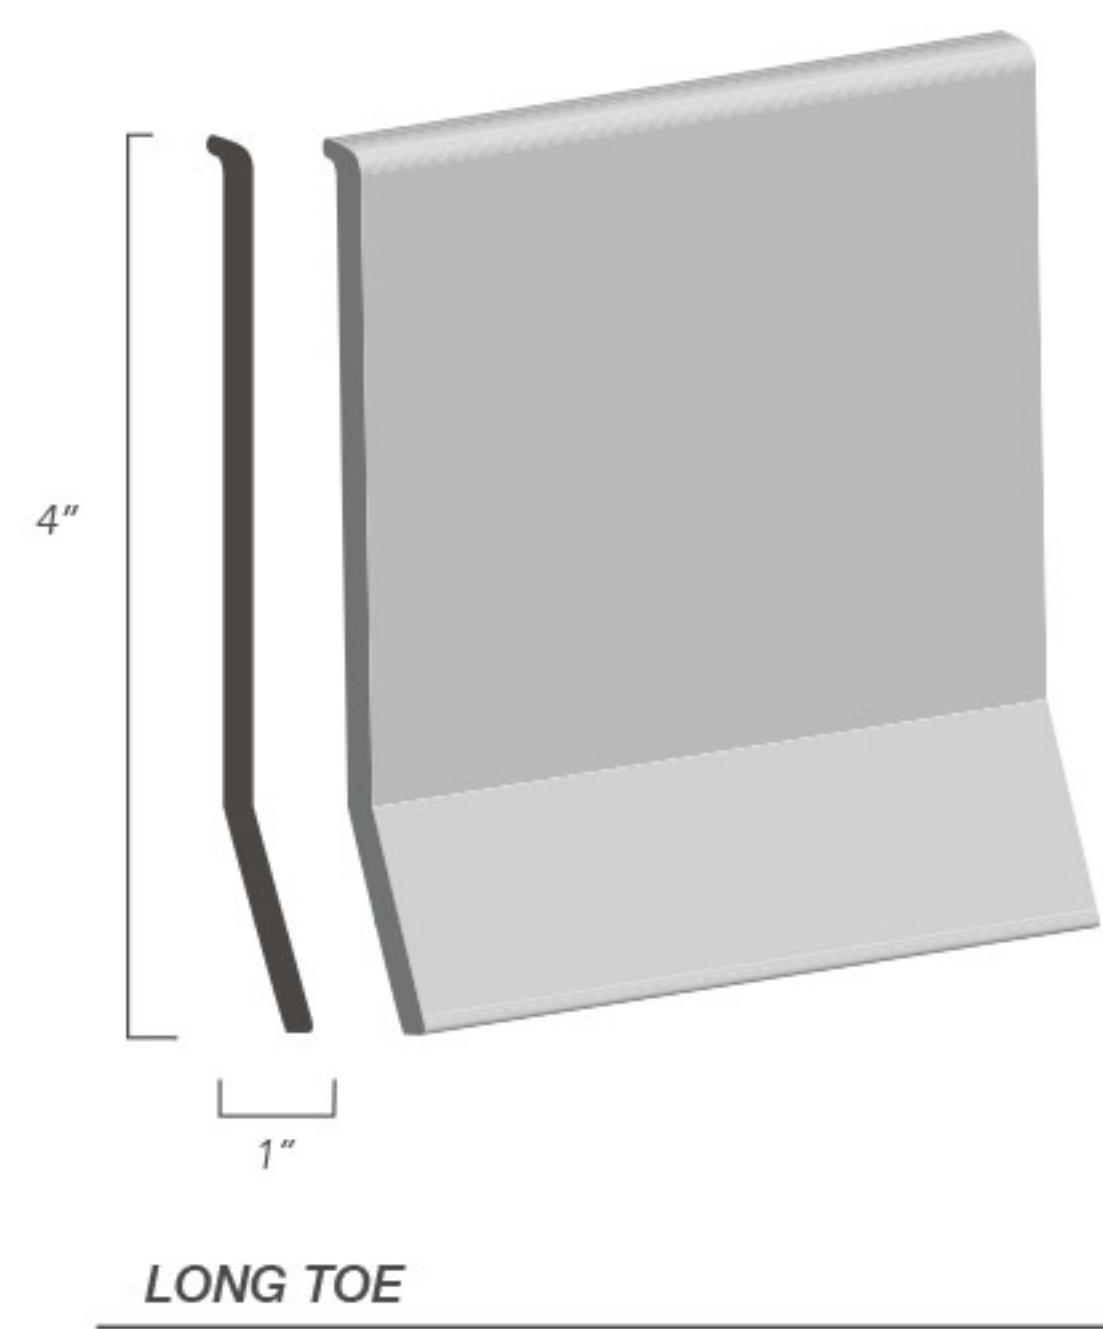

## RUBBER WALL BASE: Profiles

Available in 11 styles, 50+ colors and can be matched to stairtreads for added design impact

BIG SUR

CHAMBERI

ALCALÁ

RETIRO

NO TOE

COVEBASE

## RUBBER WALL BASE: Profiles

50+ COLORS | 11 SHAPES | *Matte Finish*

NOT TO SCALE: ILLUSTRATIONS ARE TO DEMONSTRATE SHAPES/PROFILES ONLY