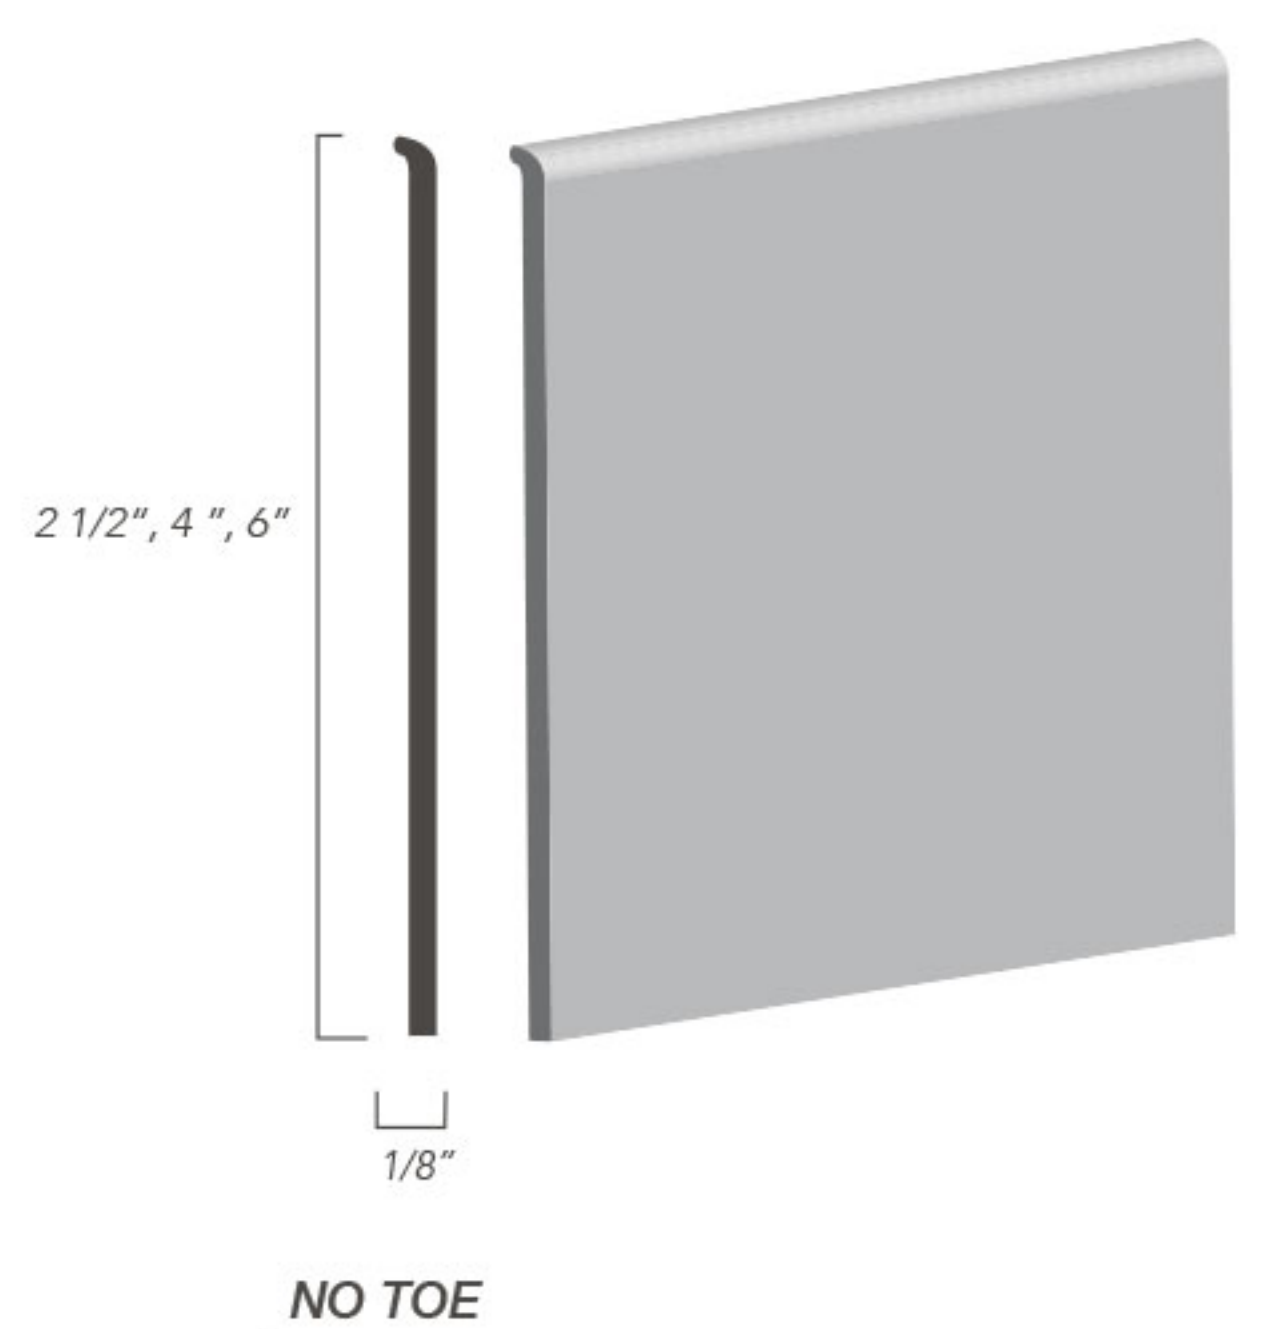

## RUBBER WALL BASE: Profiles

Available in 11 styles, 50+ colors and can be matched to stairtreads for added design impact

BIG SUR

CHAMBERI

ALCALÁ

RETIRO

NO TOE

COVEBASE

## RUBBER WALL BASE: Profiles

50+ COLORS | 11 SHAPES | *Matte Finish*

NOT TO SCALE: ILLUSTRATIONS ARE TO DEMONSTRATE SHAPES/PROFILES ONLY