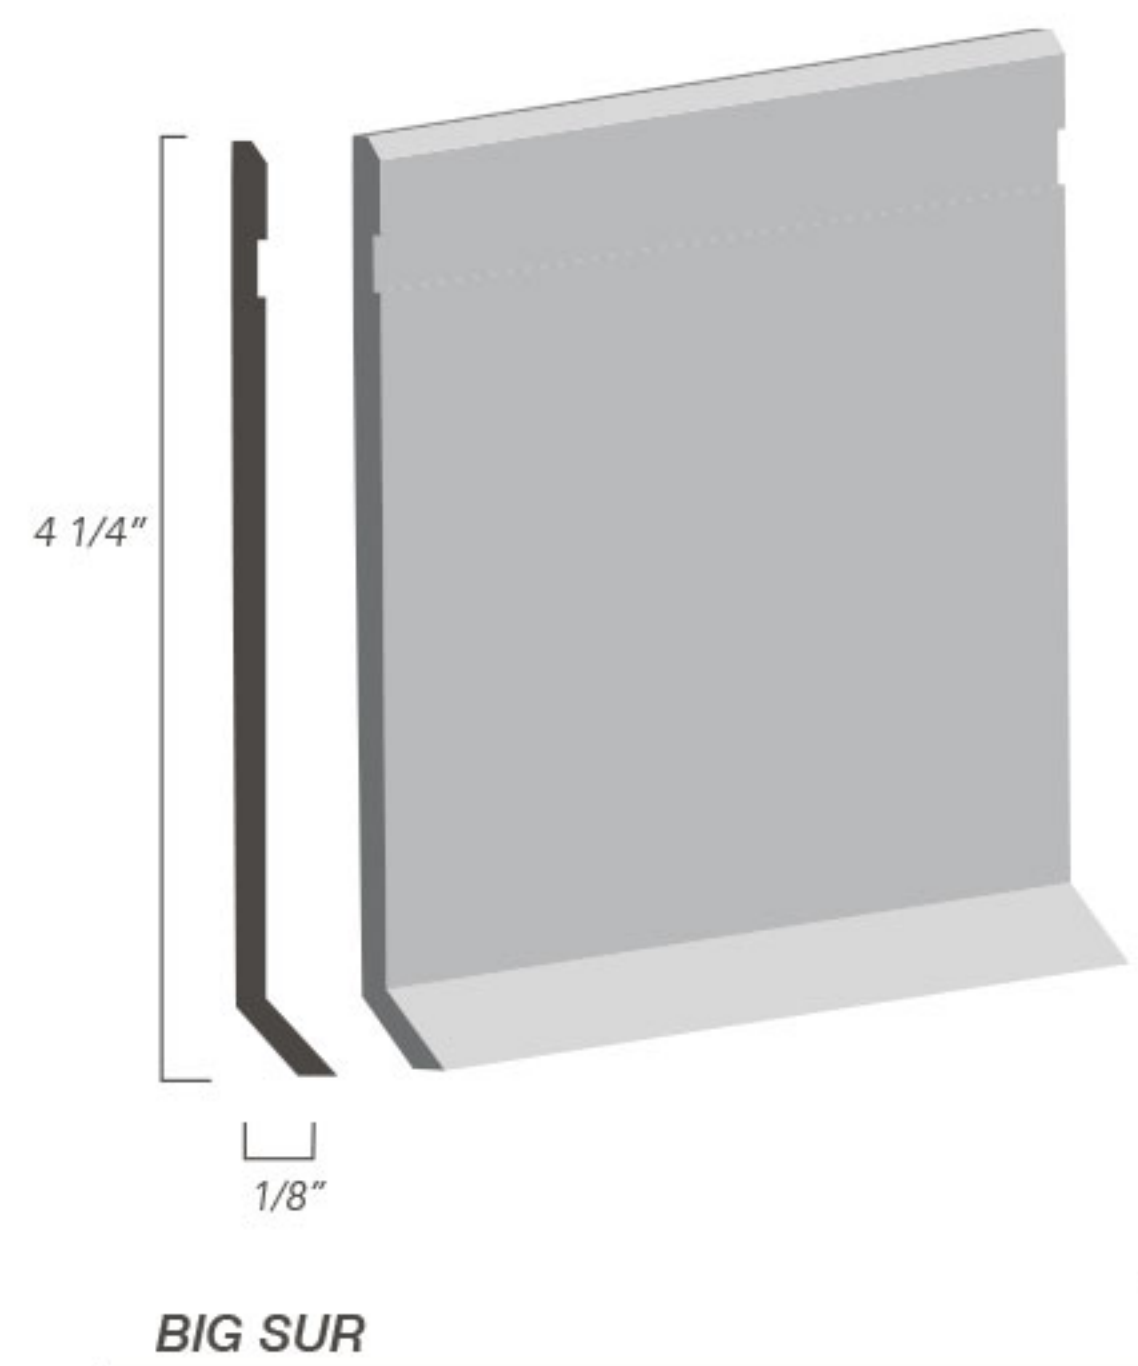

## RUBBER WALL BASE: Profiles

Available in 11 styles, 50+ colors and can be matched to stairtreads for added design impact

BIG SUR

CHAMBERI

ALCALÁ

RETIRO

NO TOE

COVEBASE

## RUBBER WALL BASE: Profiles

50+ COLORS | 11 SHAPES | *Matte Finish*

NOT TO SCALE: ILLUSTRATIONS ARE TO DEMONSTRATE SHAPES/PROFILES ONLY