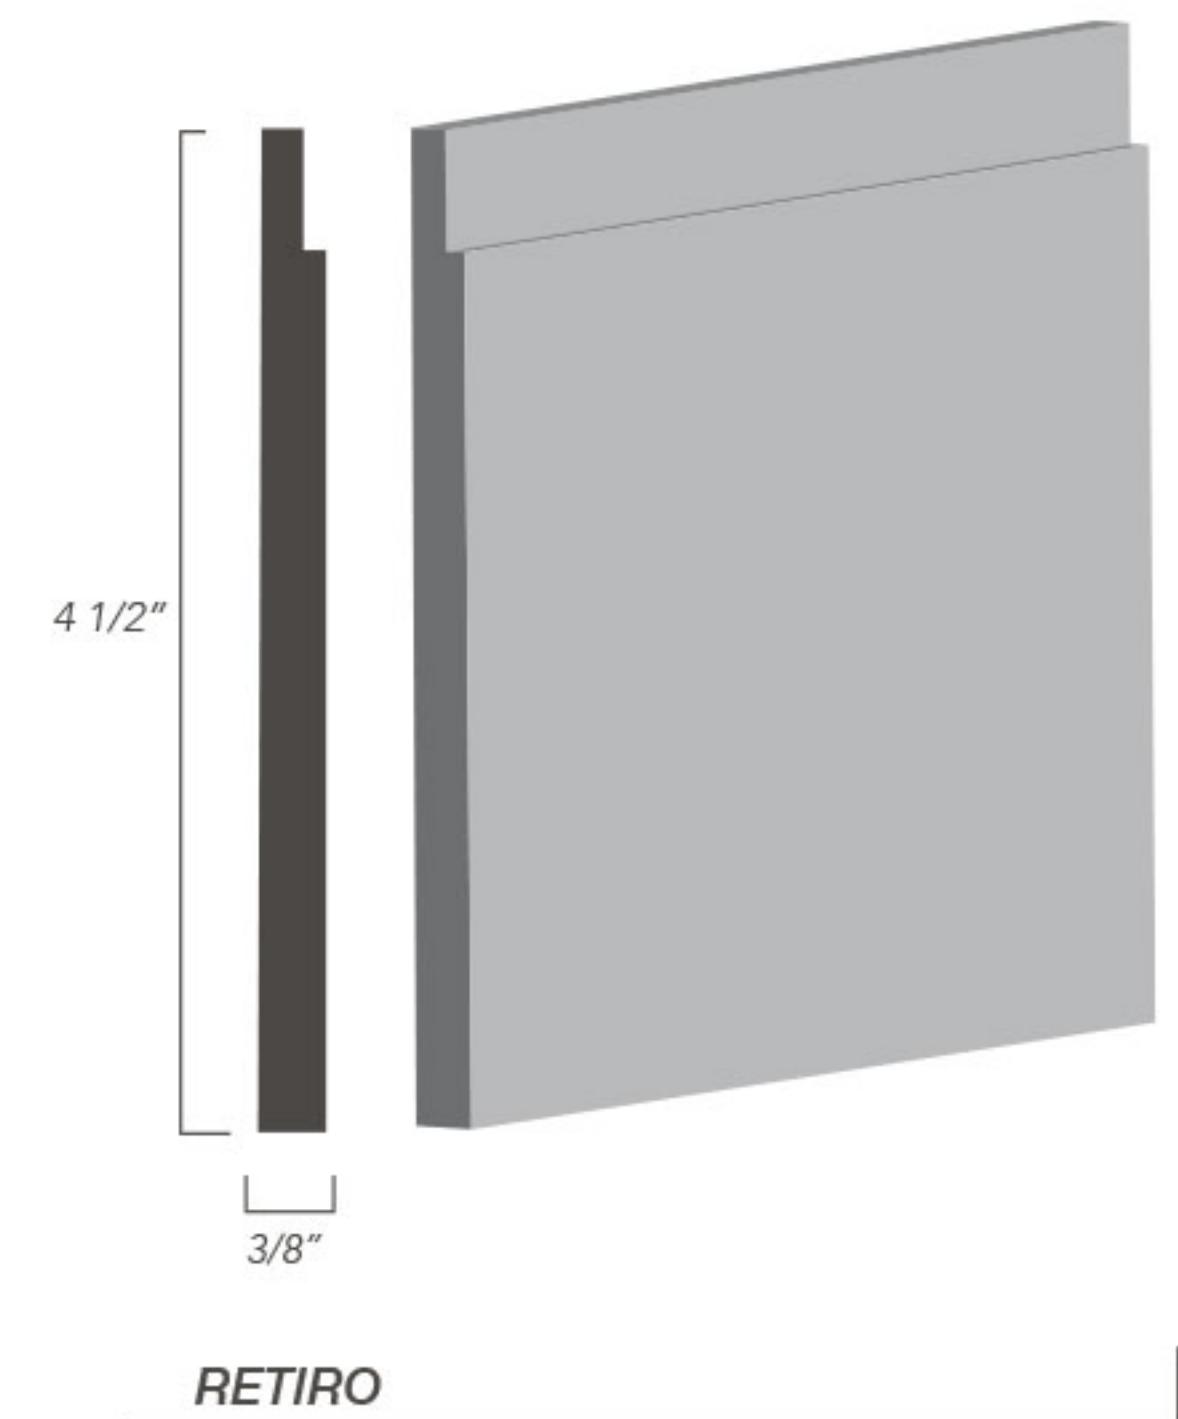

## RUBBER WALL BASE: Profiles

Available in 11 styles, 50+ colors and can be matched to stairtreads for added design impact

BIG SUR

CHAMBERI

ALCALÁ

RETIRO

NO TOE

COVEBASE

## RUBBER WALL BASE: Profiles

50+ COLORS | 11 SHAPES | *Matte Finish*

NOT TO SCALE: ILLUSTRATIONS ARE TO DEMONSTRATE SHAPES/PROFILES ONLY