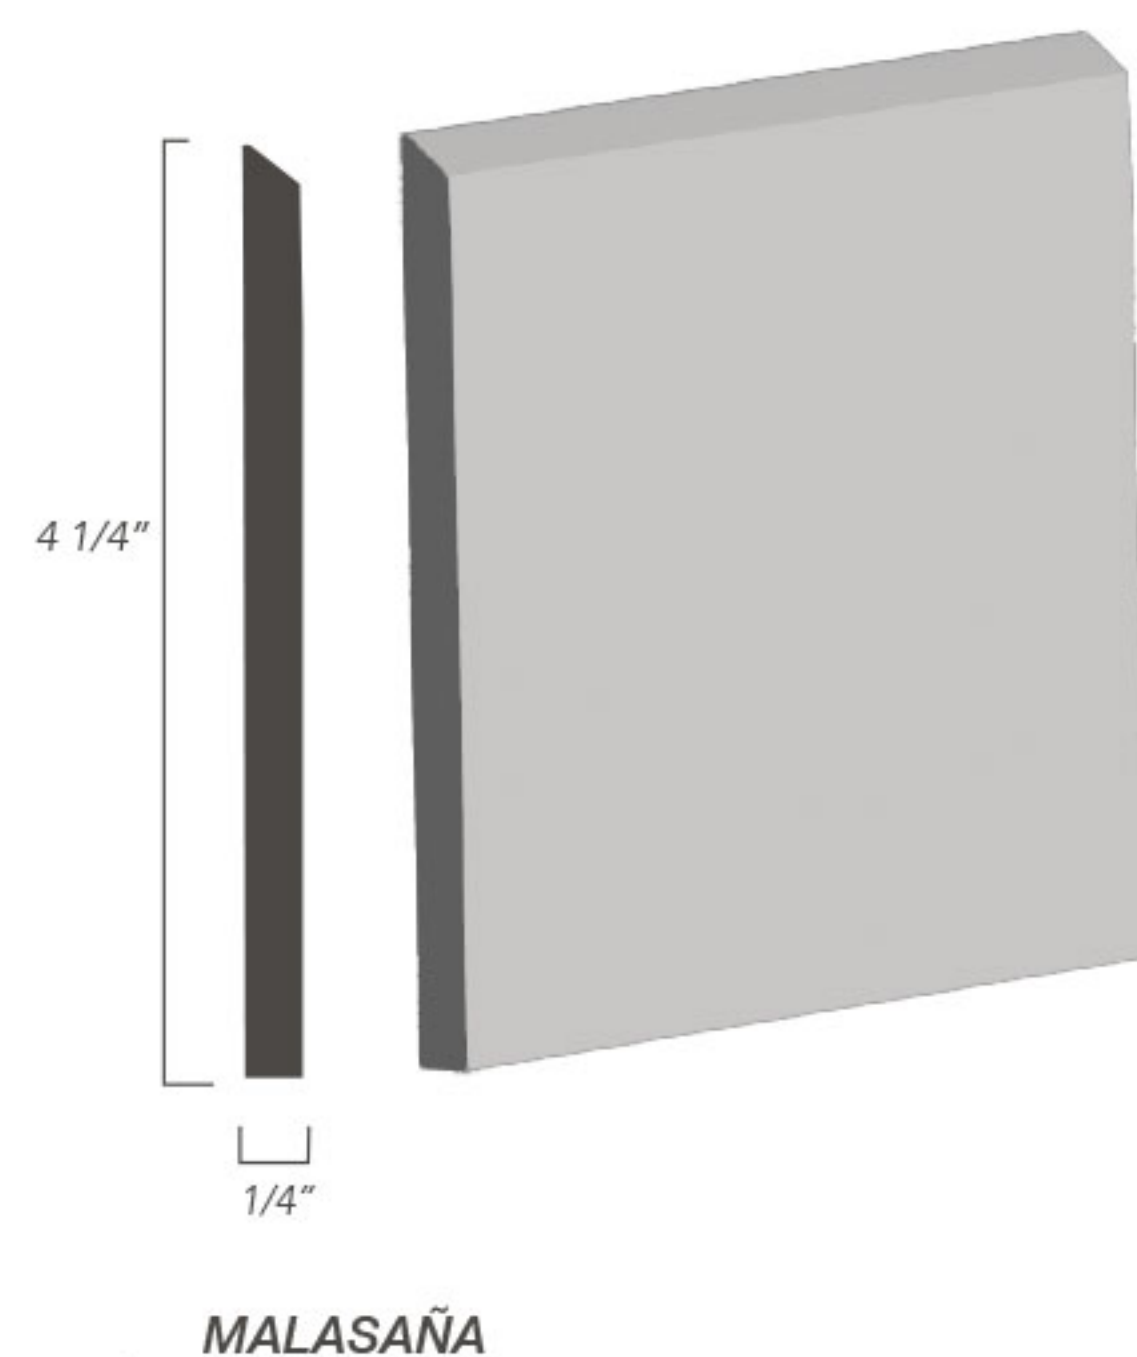

## RUBBER WALL BASE: Profiles

Available in 11 styles, 50+ colors and can be matched to stairtreads for added design impact

BIG SUR

CHAMBERI

ALCALÁ

RETIRO

NO TOE

COVEBASE

## RUBBER WALL BASE: Profiles

50+ COLORS | 11 SHAPES | *Matte Finish*

NOT TO SCALE: ILLUSTRATIONS ARE TO DEMONSTRATE SHAPES/PROFILES ONLY