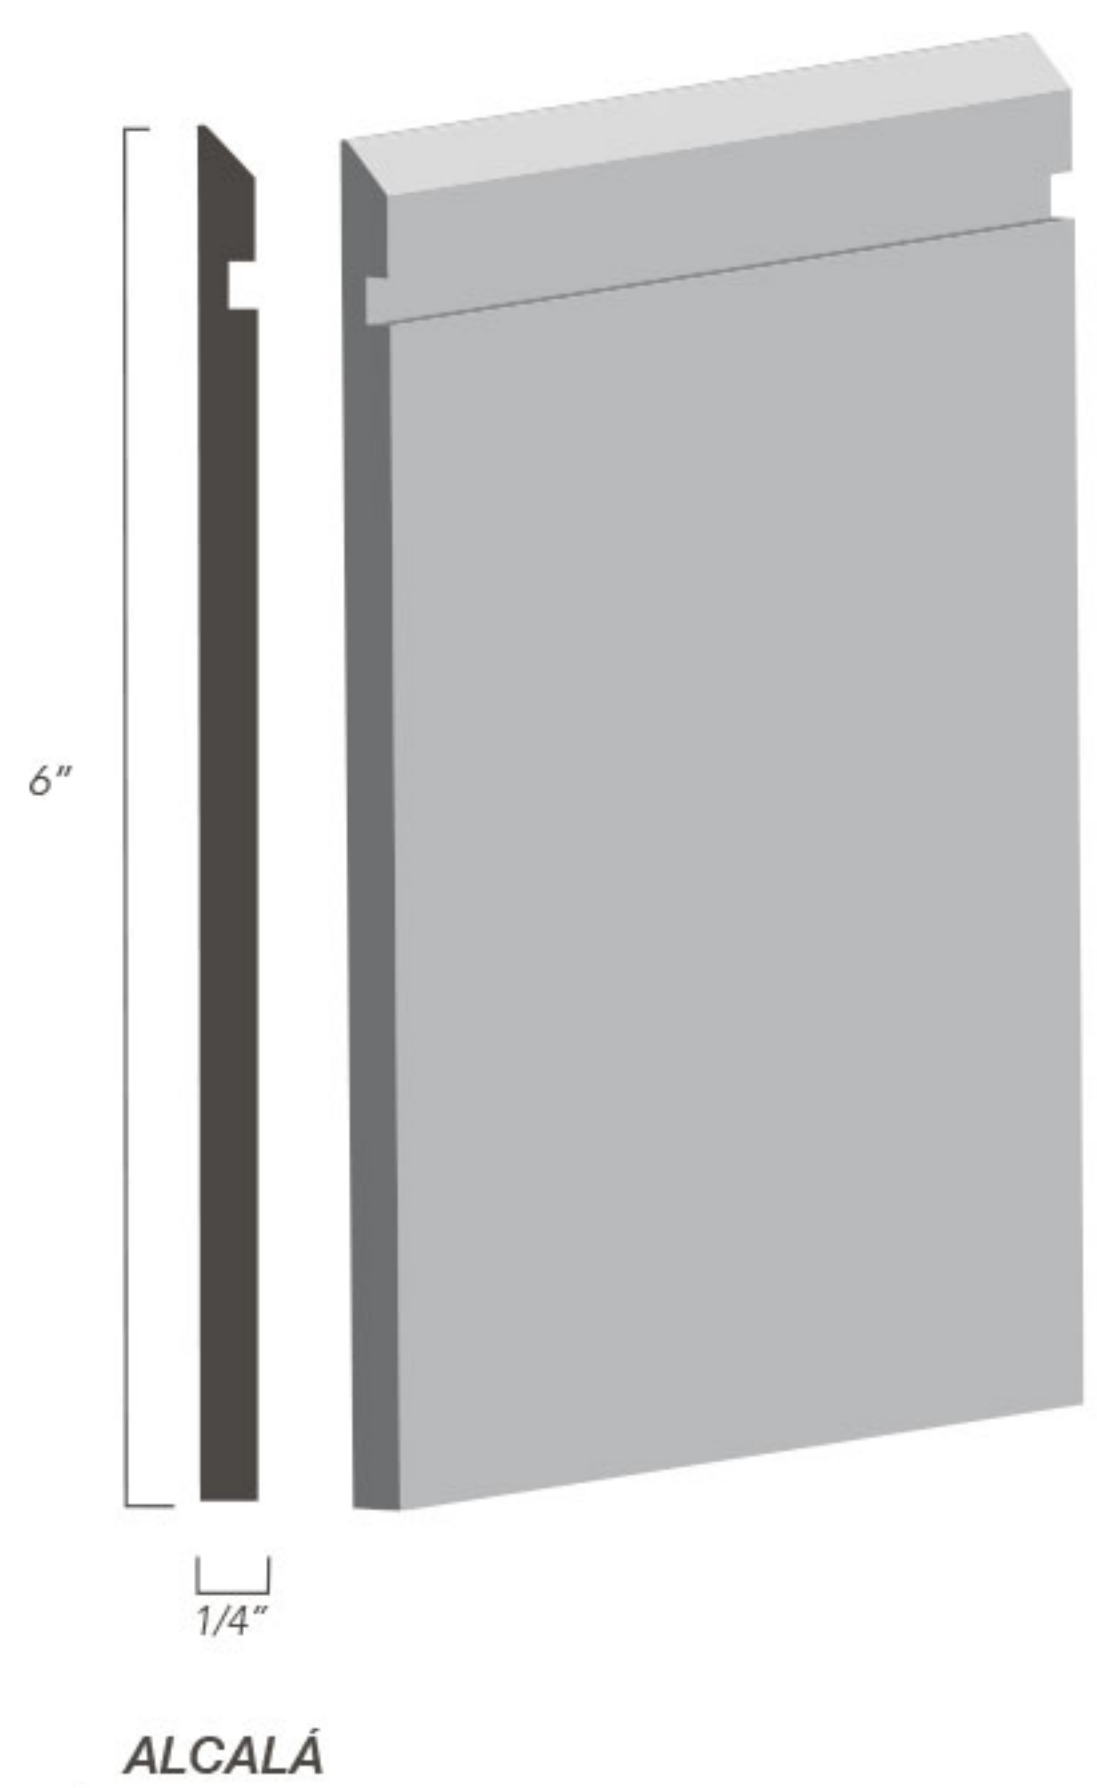

## RUBBER WALL BASE: Profiles

Available in 11 styles, 50+ colors and can be matched to stairtreads for added design impact

BIG SUR

CHAMBERI

ALCALÁ

RETIRO

NO TOE

COVEBASE

## RUBBER WALL BASE: Profiles

50+ COLORS | 11 SHAPES | *Matte Finish*

NOT TO SCALE: ILLUSTRATIONS ARE TO DEMONSTRATE SHAPES/PROFILES ONLY