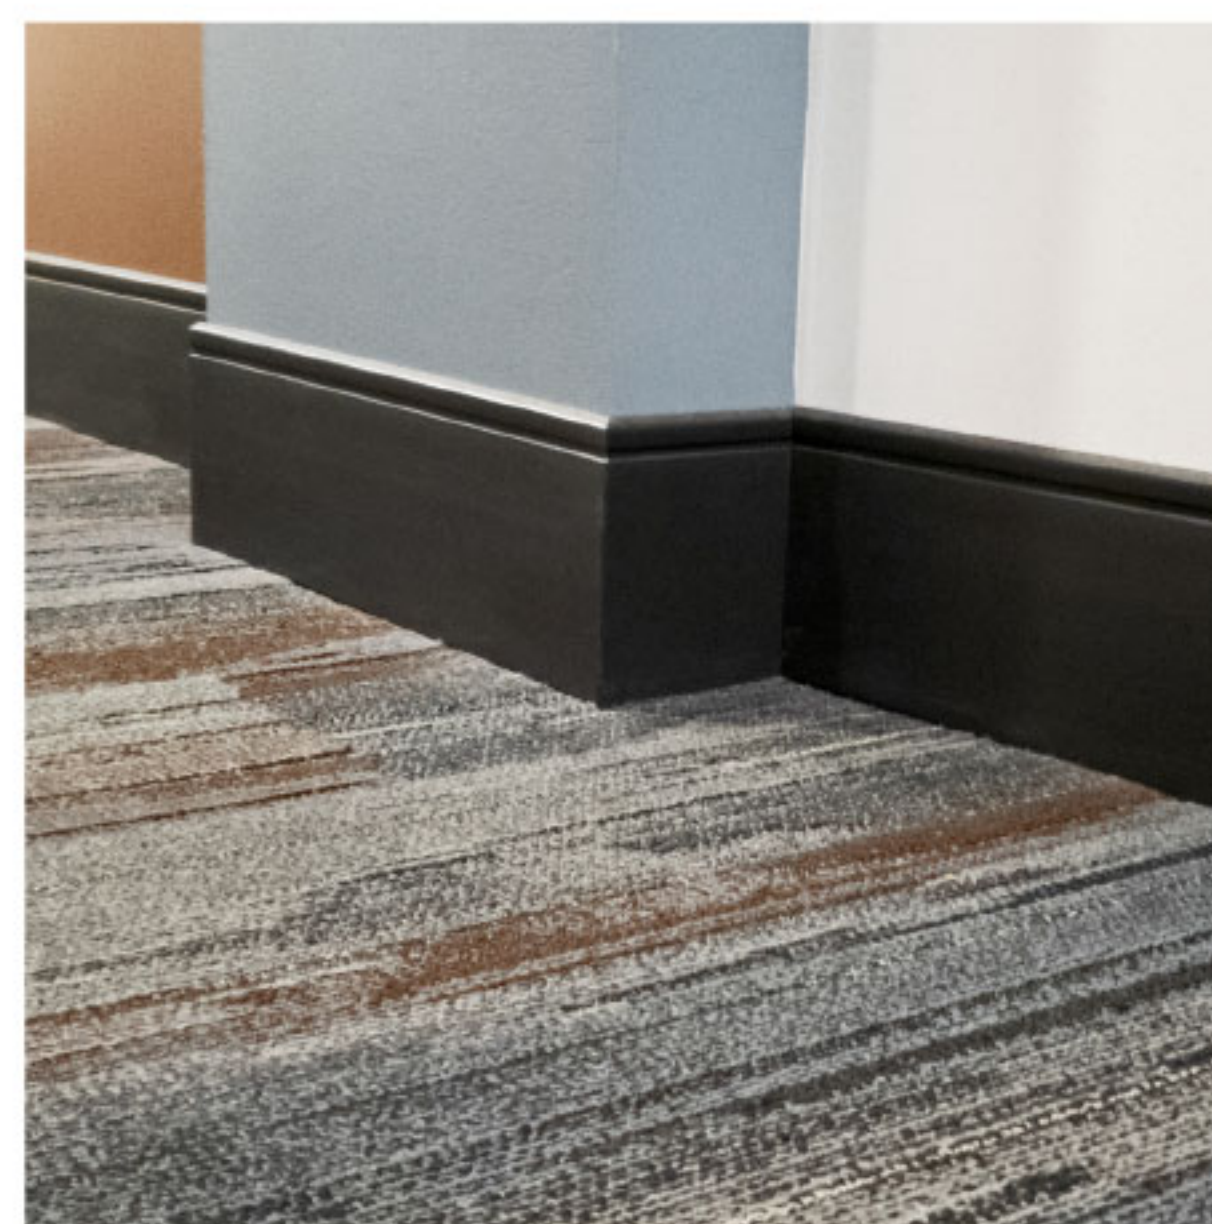

## RUBBER WALL BASE: Profiles

Available in 11 styles, 50+ colors and can be matched to stairtreads for added design impact

BIG SUR

CHAMBERI

ALCALÁ

RETIRO

NO TOE

COVEBASE

## RUBBER WALL BASE: Profiles

50+ COLORS | 11 SHAPES | *Matte Finish*

NOT TO SCALE: ILLUSTRATIONS ARE TO DEMONSTRATE SHAPES/PROFILES ONLY