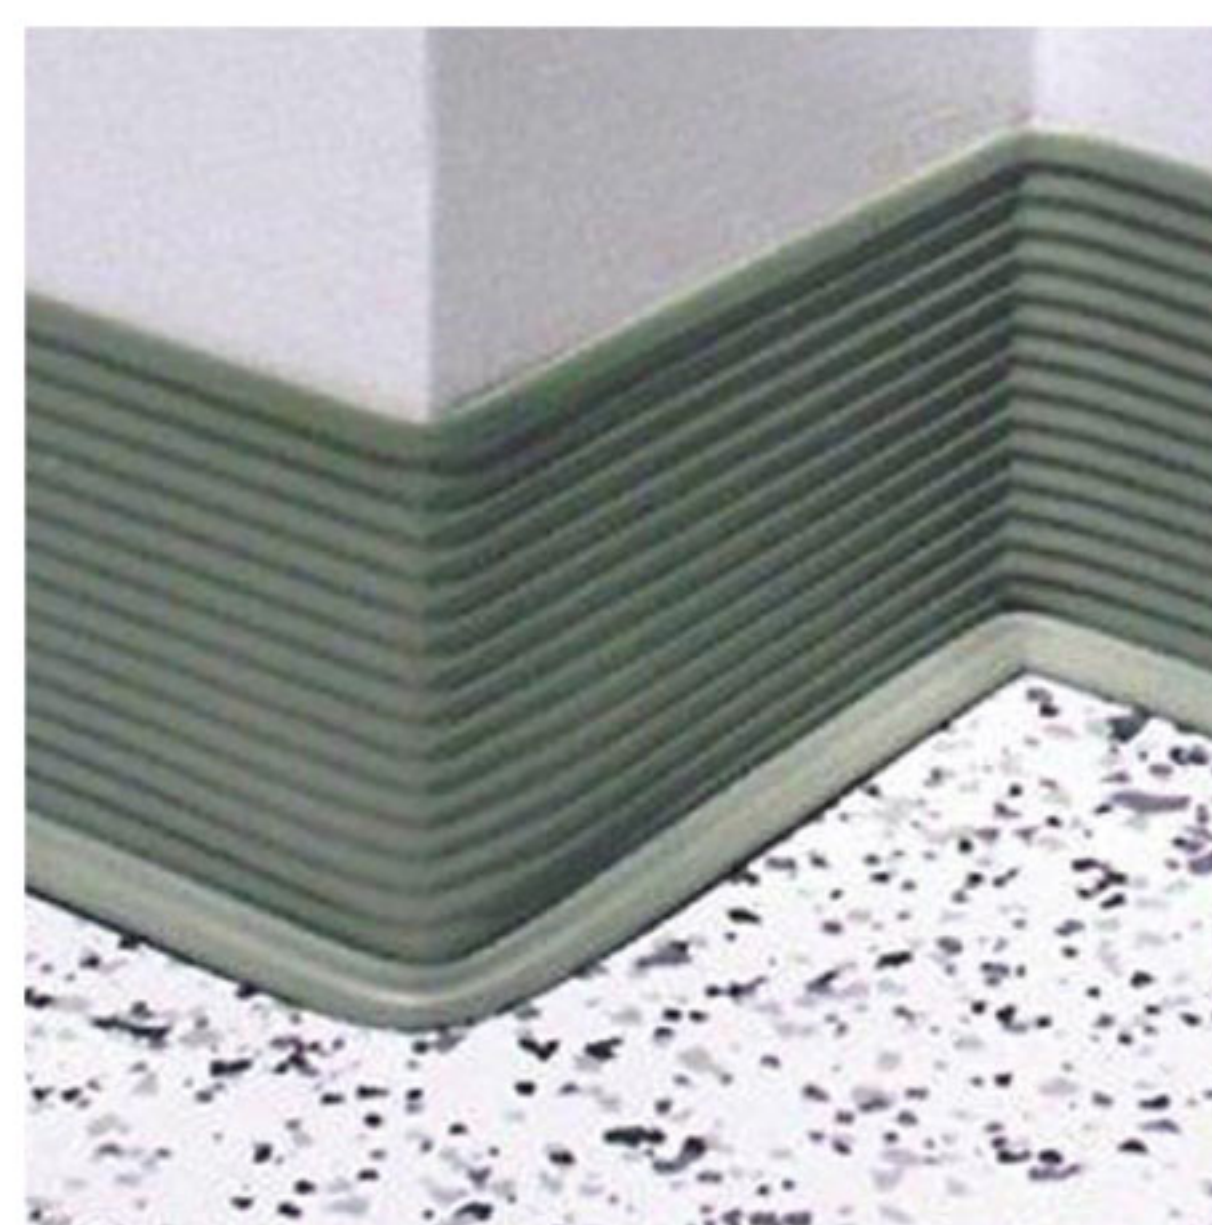

## RUBBER WALL BASE: Profiles

Available in 11 styles, 50+ colors and can be matched to stairtreads for added design impact

BIG SUR

CHAMBERI

ALCALÁ

RETIRO

NO TOE

COVEBASE

## RUBBER WALL BASE: Profiles

50+ COLORS | 11 SHAPES | *Matte Finish*

NOT TO SCALE: ILLUSTRATIONS ARE TO DEMONSTRATE SHAPES/PROFILES ONLY