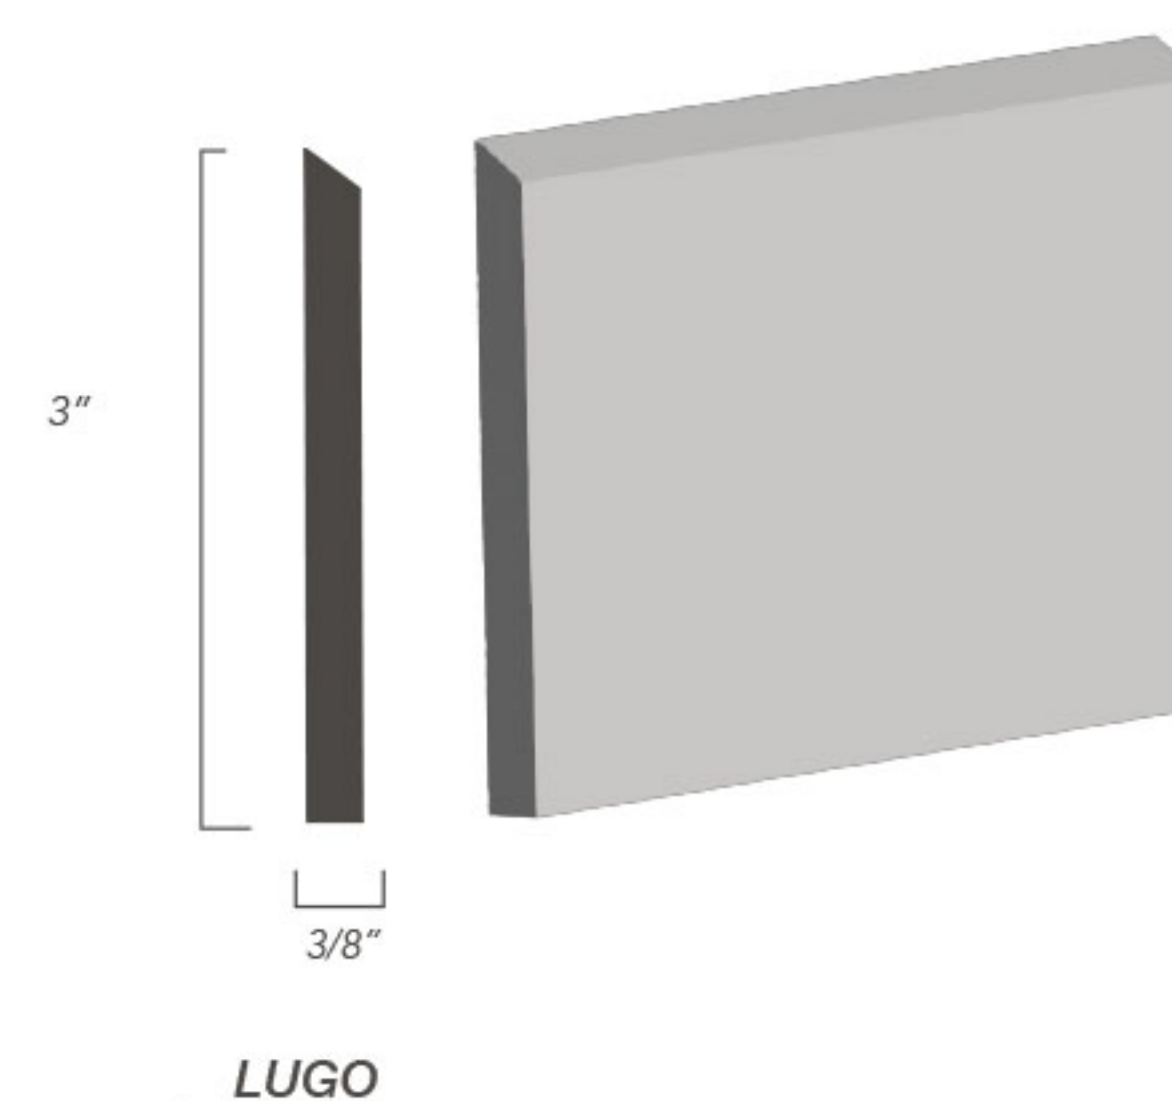

## RUBBER WALL BASE: Profiles

Available in 11 styles, 50+ colors and can be matched to stairtreads for added design impact

BIG SUR

CHAMBERI

ALCALÁ

RETIRO

NO TOE

COVEBASE

## RUBBER WALL BASE: Profiles

50+ COLORS | 11 SHAPES | *Matte Finish*

NOT TO SCALE: ILLUSTRATIONS ARE TO DEMONSTRATE SHAPES/PROFILES ONLY