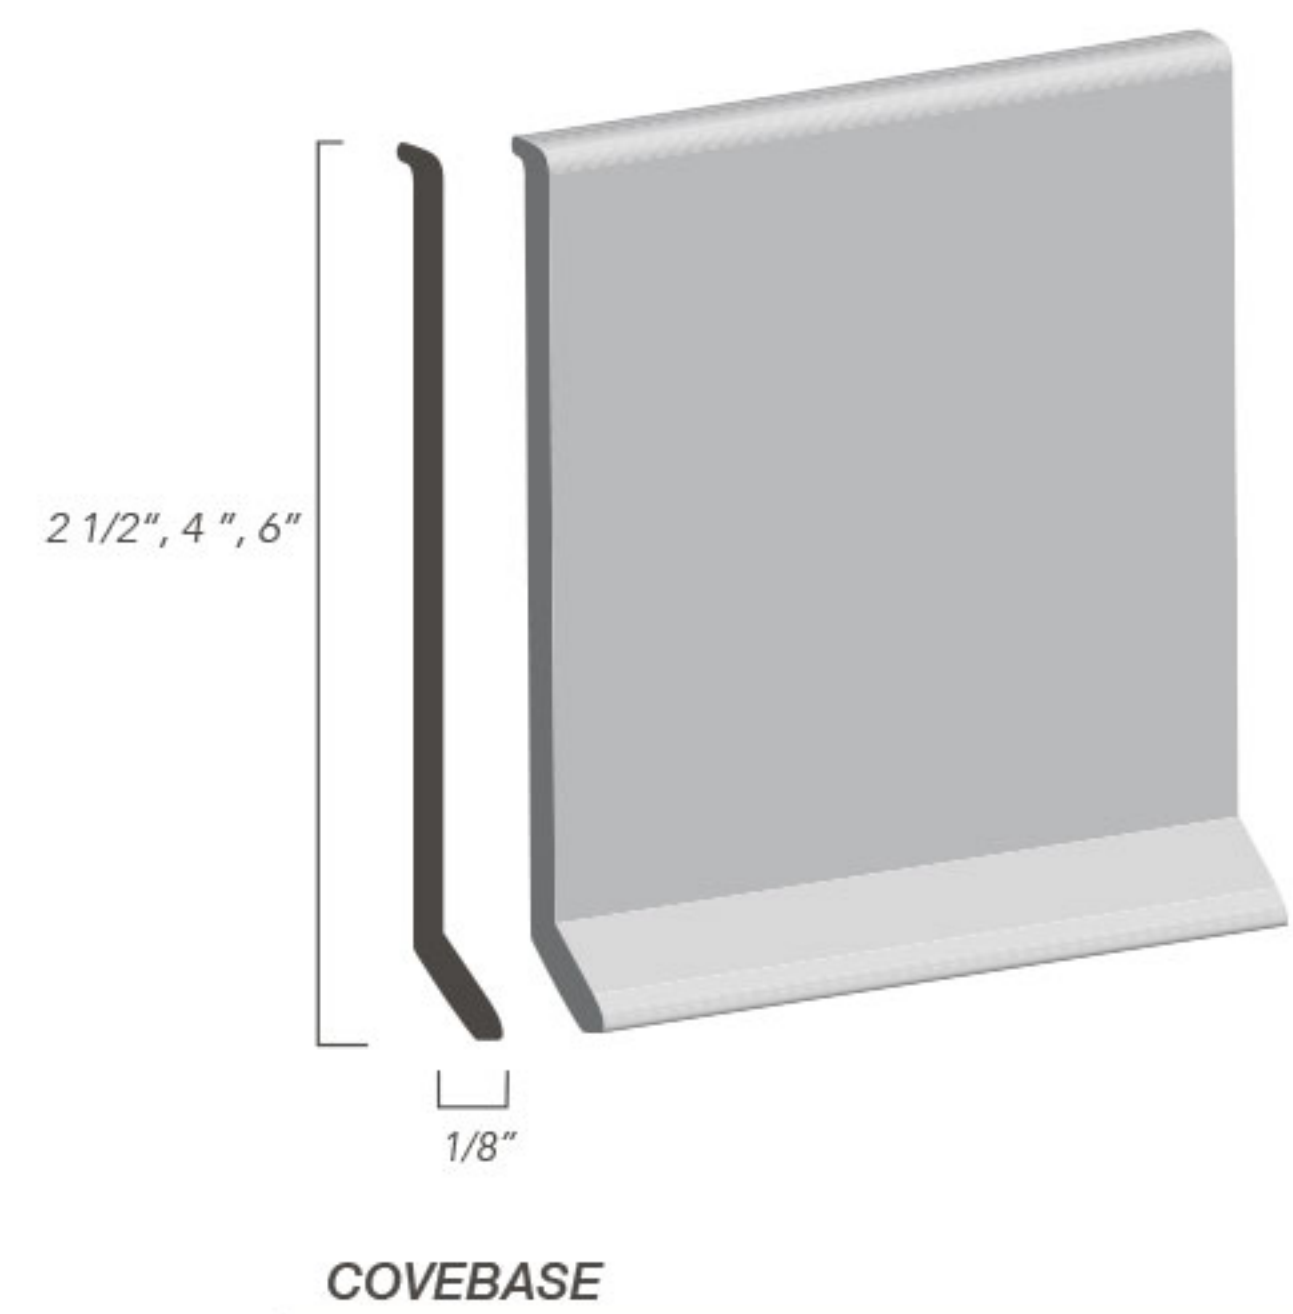

## RUBBER WALL BASE: Profiles

Available in 11 styles, 50+ colors and can be matched to stairtreads for added design impact

BIG SUR

CHAMBERI

ALCALÁ

RETIRO

NO TOE

COVEBASE

## RUBBER WALL BASE: Profiles

50+ COLORS | 11 SHAPES | *Matte Finish*

NOT TO SCALE: ILLUSTRATIONS ARE TO DEMONSTRATE SHAPES/PROFILES ONLY