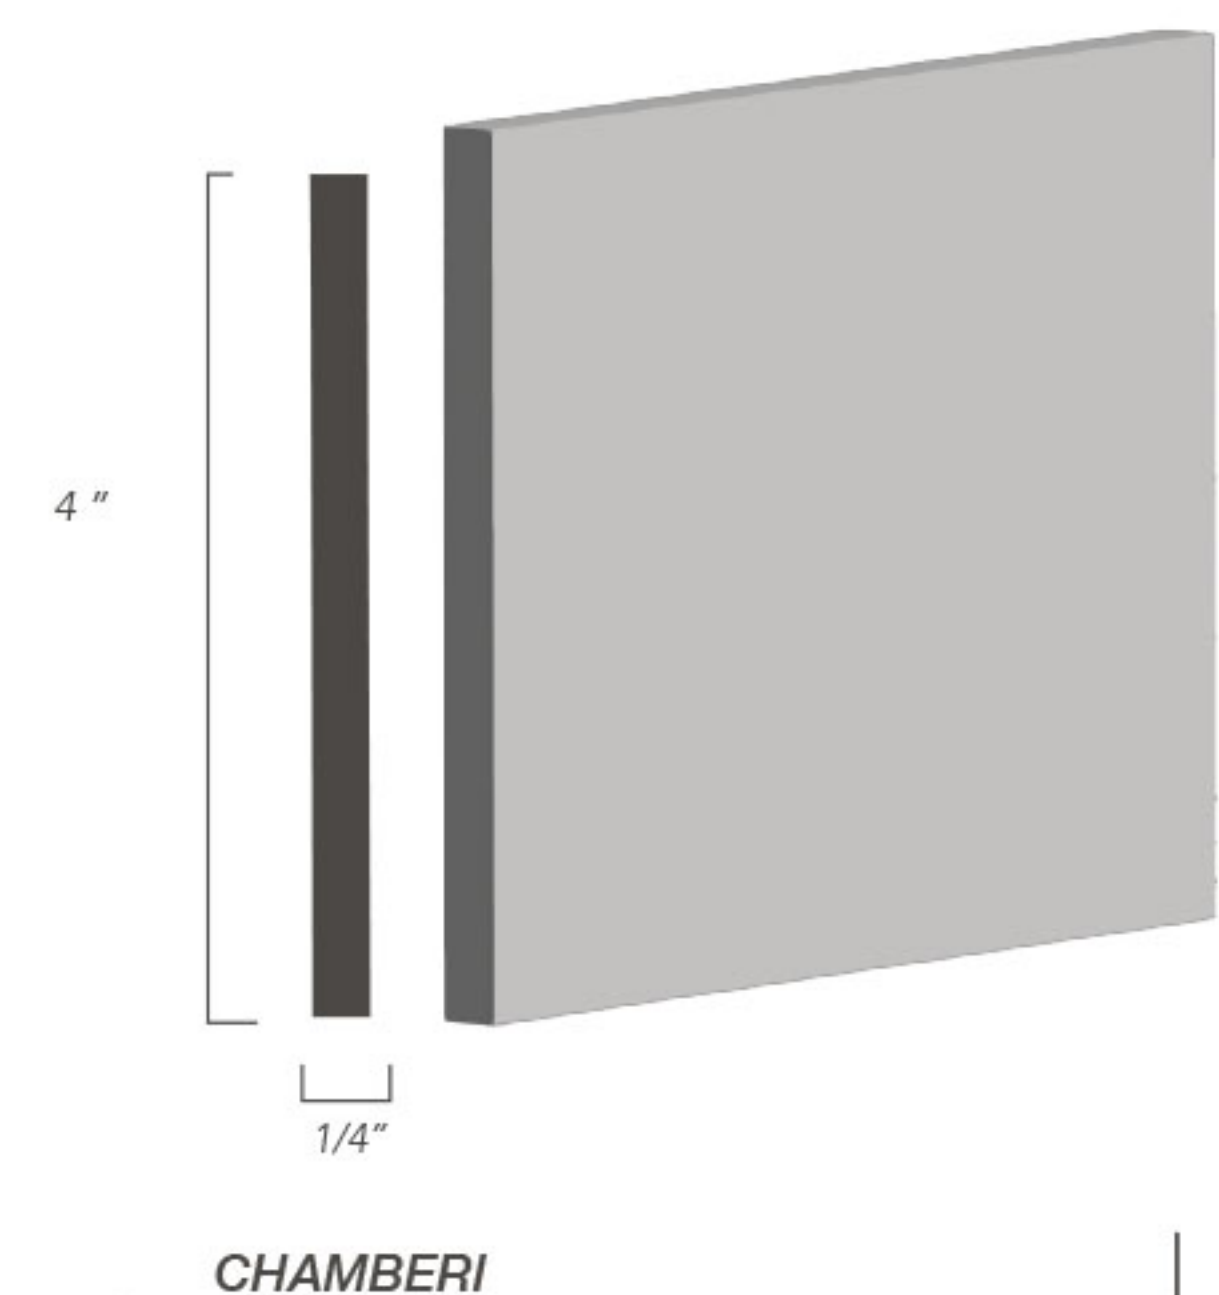

## RUBBER WALL BASE: Profiles

Available in 11 styles, 50+ colors and can be matched to stairtreads for added design impact

BIG SUR

CHAMBERI

ALCALÁ

RETIRO

NO TOE

COVEBASE

## RUBBER WALL BASE: Profiles

50+ COLORS | 11 SHAPES | *Matte Finish*

NOT TO SCALE: ILLUSTRATIONS ARE TO DEMONSTRATE SHAPES/PROFILES ONLY