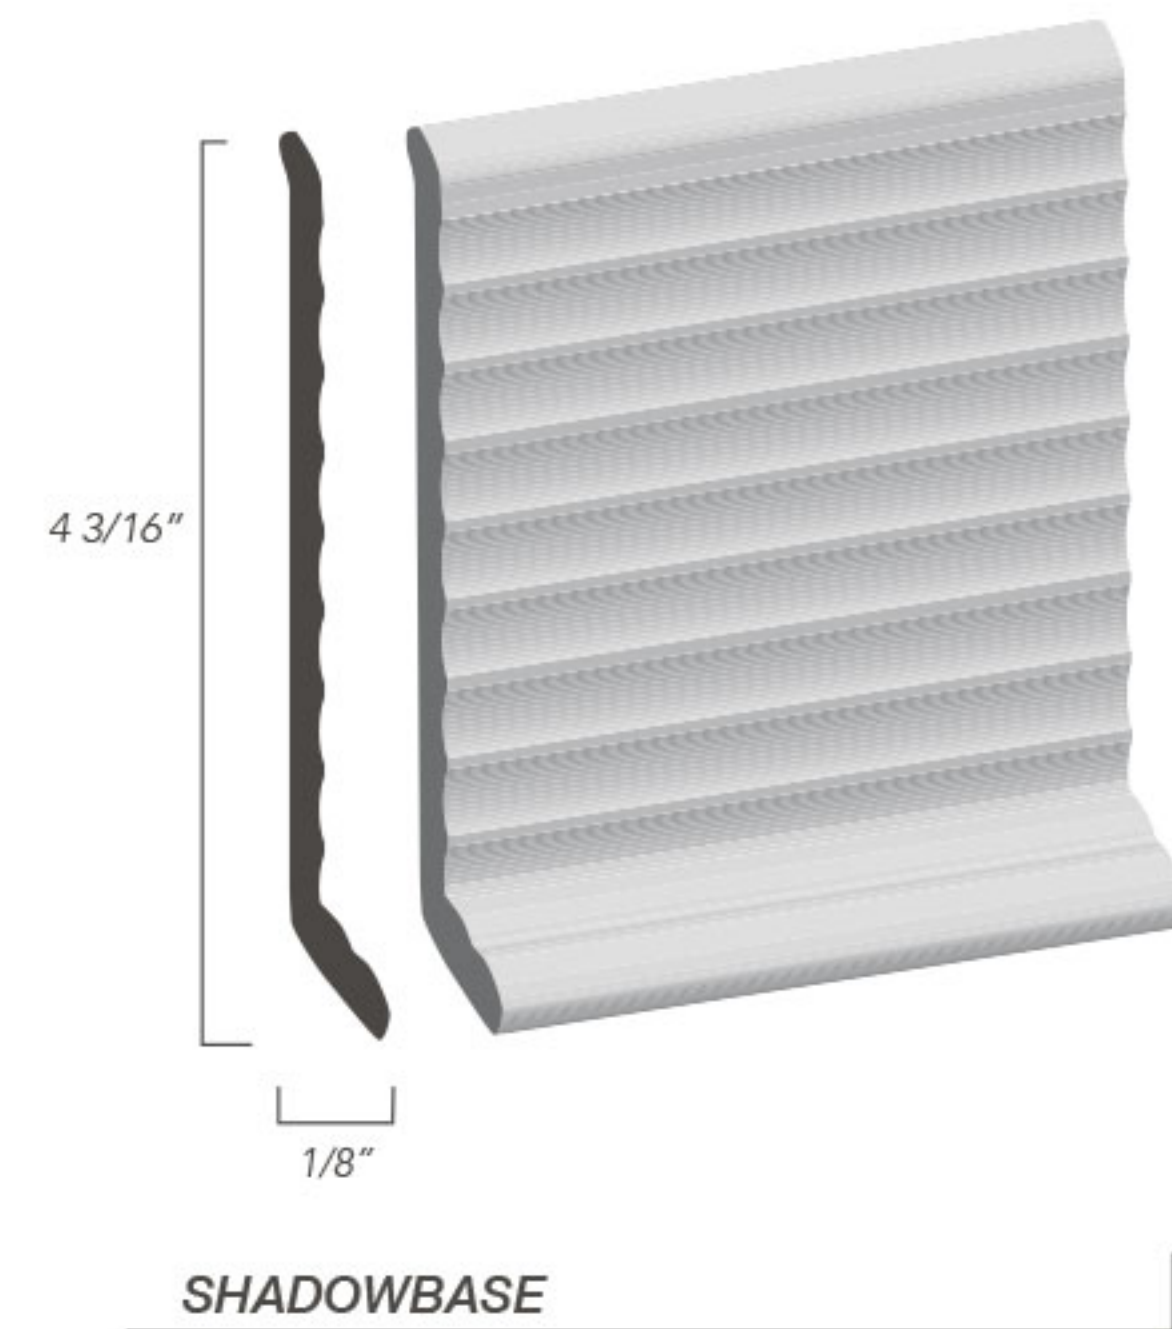

## RUBBER WALL BASE: Profiles

Available in 11 styles, 50+ colors and can be matched to stairtreads for added design impact

BIG SUR

CHAMBERI

ALCALÁ

RETIRO

NO TOE

COVEBASE

## RUBBER WALL BASE: Profiles

50+ COLORS | 11 SHAPES | *Matte Finish*

NOT TO SCALE: ILLUSTRATIONS ARE TO DEMONSTRATE SHAPES/PROFILES ONLY