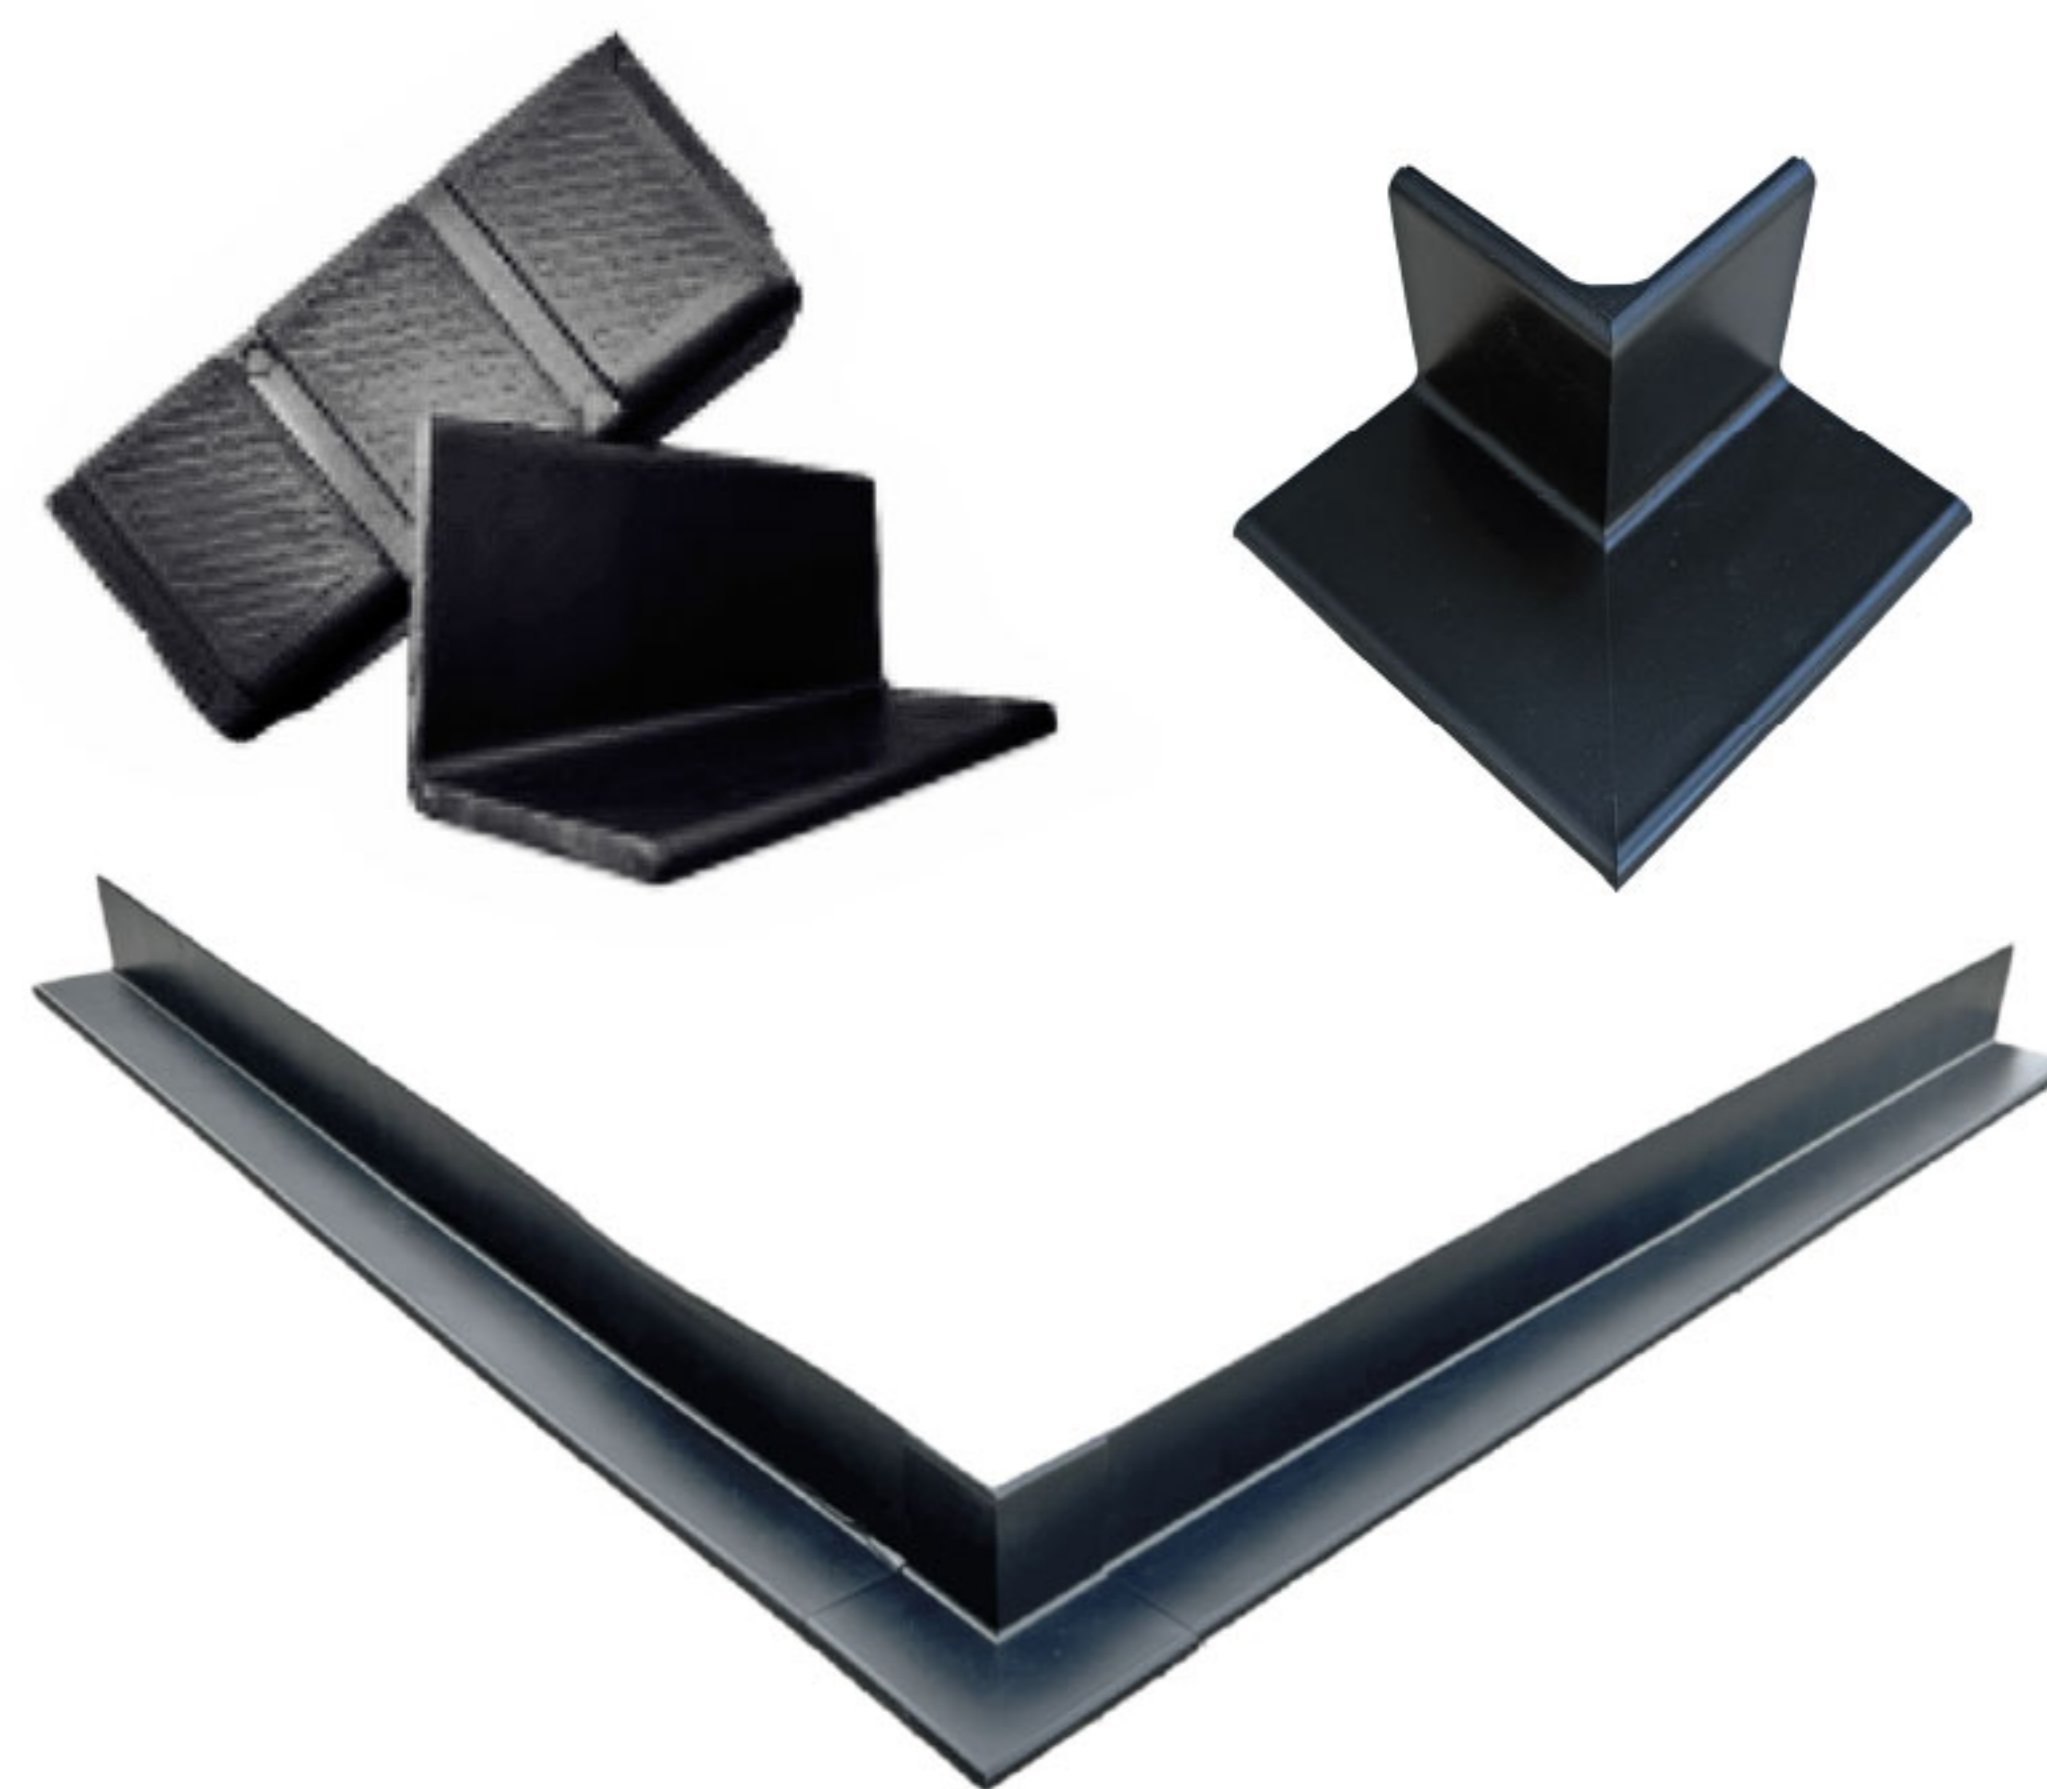

Vent Cove Base

for Sport & Commercial Applications

Designed for sports floors that require air circulation under a floor system. Allstate Vent Cove Base beautifully transitions the sport floor to the wall, plus has the benefit of allowing unobstructed expansion and contraction of athletic wood floors.

- For sport & commercial applications
- Back surface vented for breathability & machined for easy gluing
- Best in the industry for adhesive bond
- Optional outside corners with matching profile available
- 100% recyclable – post consumer
- Easy clean up; wipe with mild soap and water
- Made in the USA
- Available in black (A09)
- 4" high x 3" toe/deep x 5/16" thick x 4' length